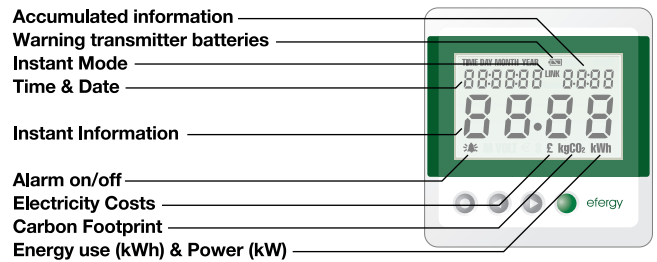

wireless electricity monitor

Wireless electricity monitor displaying instant power, costs and estimated CO₂ emissions. It can also show historical and average data.

- Take control of your energy use
- Monitor the cost of using your home appliances and lights
- Discover and reduce the size of your carbon footprint
- Fun and educational for the whole family

efficient energy through technology... **efergy**

wireless electricity monitor

Save up to 20% off your electricity bill through greater awareness!

HOW IT WORKS

Portable Display Unit

INSTANT MODE

MEMORY MODE

Compatible

Suitable for use with clip-on sensor transmitter.

Easy to Install

Designed to be installed either by consumer or professional.

Flexible

Valid for single & dual tariff.

Easy to Understand

Clear and simple graphical display.