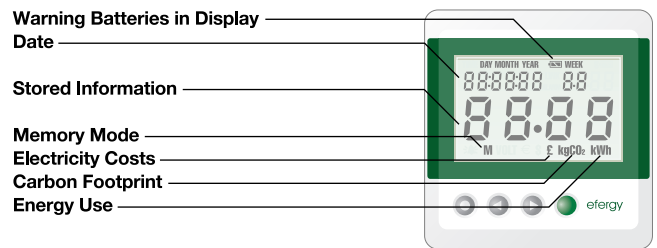

wireless electricity monitor

Wireless electricity monitor displaying instant power, costs and estimated CO₂ emissions. It can also show historical and average data.

- Take control of your energy use
- Monitor the cost of using your home appliances and lights
- Discover and reduce the size of your carbon footprint
- Fun and educational for the whole family

efficient energy through technology... **efergy**

wireless electricity monitor

Save up to 20% off your electricity bill through greater awareness!

HOW IT WORKS

Portable Display Unit

INSTANT MODE

MEMORY MODE

Compatible

Suitable for use with clip-on sensor transmitter.

Easy to Install

Designed to be installed either by consumer or professional.

Flexible

Valid for single & dual tariff.

Easy to Understand

Clear and simple graphical display.