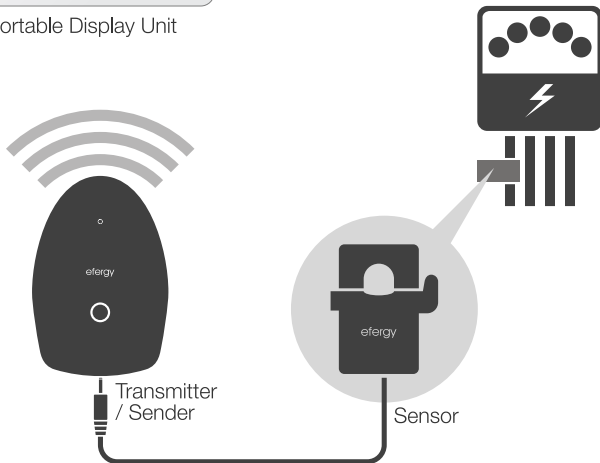

wireless electricity monitor

Wireless electricity monitor displaying instant power, costs and estimated CO₂ emissions. It can also show historical and average data.

- Take control of your energy use
- Monitor the cost of using your home appliances and lights
- Discover and reduce the size of your carbon footprint
- Fun and educational for the whole family

efficient energy through technology... **efergy**

wireless electricity monitor

Save up to 20% off your electricity bill through greater awareness!

HOW IT WORKS

Portable Display Unit

INSTANT MODE

MEMORY MODE

Compatible

Suitable for use with clip-on sensor transmitter.

Easy to Install

Designed to be installed either by consumer or professional.

Flexible

Valid for single & dual tariff.

Easy to Understand

Clear and simple graphical display.